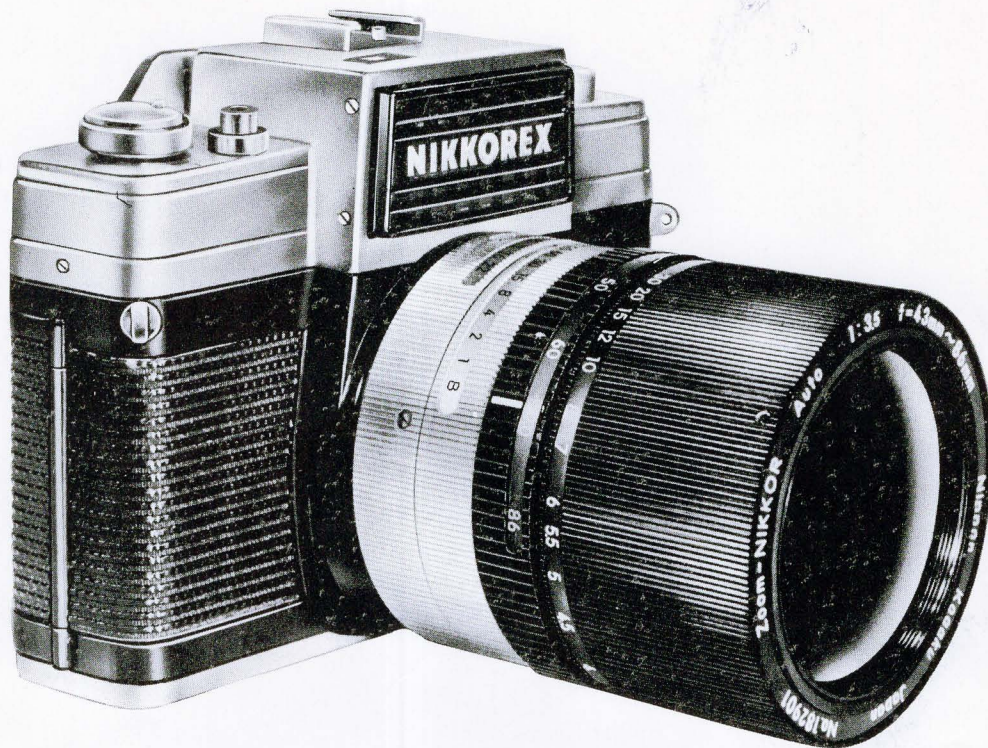

by Nikon...world's first '35' with built-in zoom!

# NIKKOREX 35 REFLEX-ZOOM

with  
**Nikkor-Zoom**  
**f3.5 lens**  
**43mm to**  
**86mm**

Nikon has achieved another *first*—another major breakthrough in camera-lens design. The new Nikkorex 35 Reflex-Zoom fills a need expressed by thousands of 35mm camera enthusiasts who recognize the tremendous versatility of zoom-lens photography—and thousands more who have yet to discover the exciting new picture opportunities made possible by this fabulous new reflex-zoom camera.

*Here are some of the Nikkorex 35 Reflex-Zoom Features*

**Nikkor-Zoom f3.5 Lens** from 43 through 86mm **Eyelevel Porro-Mirror Reflex Finder** with Fresnel-type screen and split-prism rangefinder **Coupled Exposure Meter** with visible match-needle in finder, and in window on top of camera **M-X Synchro Shutter** with speeds from 1 sec. to 1/500th plus 'B' and self timer **Automatic Stop-Down Diaphragm** **Single-Stroke Film Lever** advances film and exposure counter, resets shutter, returns mirror and reopens diaphragm **Other Features Include:** hi-speed rewind, auto-reset counter, accessory shoe and hinged back.